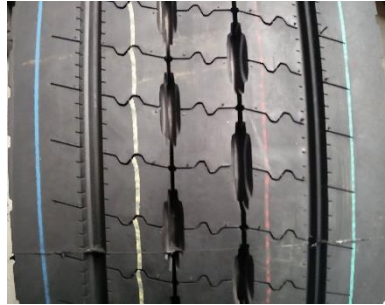

KTD 300

DRIVE AXLE TYRE

GENERAL ROAD
MEDIUM HAUL

AVAILABLE IN SIZES: 315/80R22,5 - 315/70R22,5 - 315/60R22,5

Drive axle tyre suitable for international high way transport with a new groove shape design that delivers excellent grip in all weather conditions. The renewed compound of the KTD 300 offers strong wear resistance and prolonged life of the tyre.

ETS 100

STEER AND TRAILER AXLE TYRE

HIGHWAY
LONG HAUL

AVAILABLE IN SIZES: 315/80R22,5 - 315/70R22,5 - 315/60R22,5

Multifunctional tyre suitable for the steer and trailer axle of trucks running on the highway. The excellent steering performances of the F820 provide an improved comfort and steerability. The hidden groove delivers a prolonged life of the tyre.