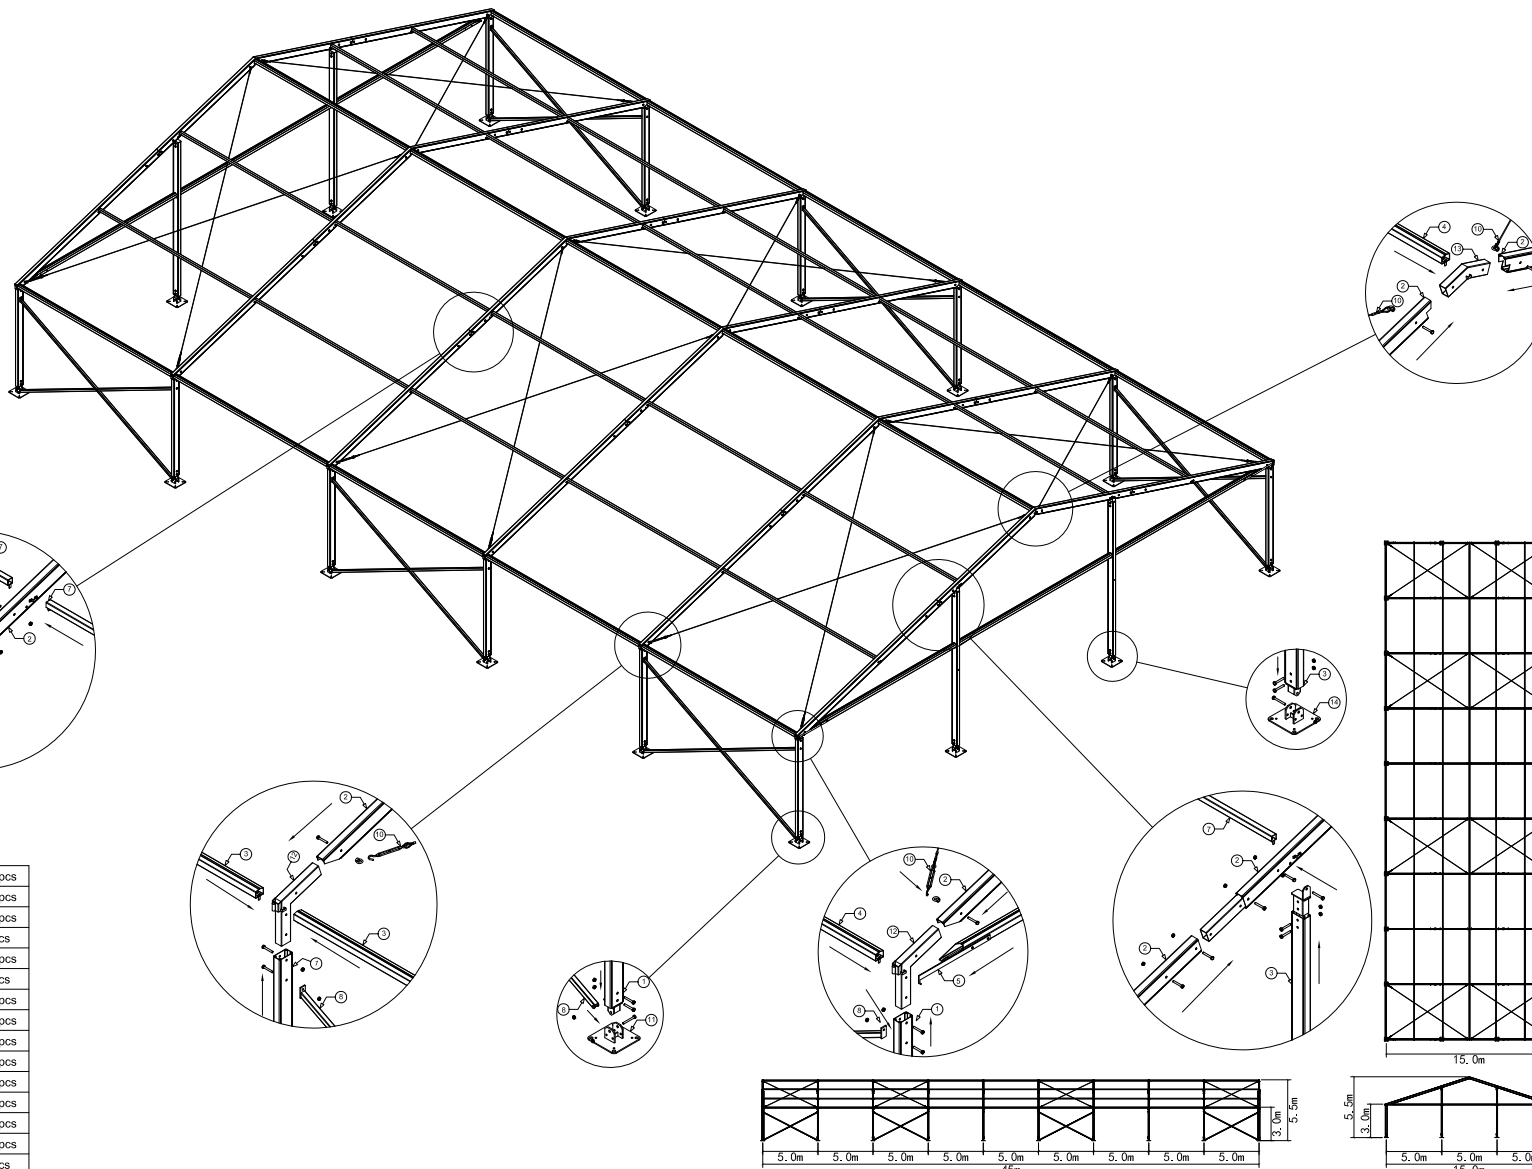

Project:

15X25m PARTY TENT

1	Leg	20pcs
2	Roof beamA	20pcs
	Roof beamB	20pcs
3	Gable pole	4pcs
4	Eaves purlin	29pcs
5	Gable eave	4pcs
6	Cover downside rail	25pcs
7	Intermdiate purlin	36pcs
8	Scissors	16pcs
9	Steel wire	16pcs
10	Sidewal downside rail	25pcs
11	Leg foot plate	20pcs
12	Corner knuckle	20pcs
13	Roof knuckle	10pcs
14	Gable foot plate	4pcs
15	Bolts	360pcs
16	Ring Bolts	16pcs

①&②	③	④&⑤	⑥	⑦	⑧	⑨	⑩
Leg/Roof beam	Gable pole	Eaves&Gable eave	Cover Downside rail	Purlin	scissors	Roof wire	wall downside rail

⑪	⑫	⑬	⑭	⑮
Leg pole Foot plate	Corner knuckle	Ridge knuckle	Gable pole foot plate	Bolts